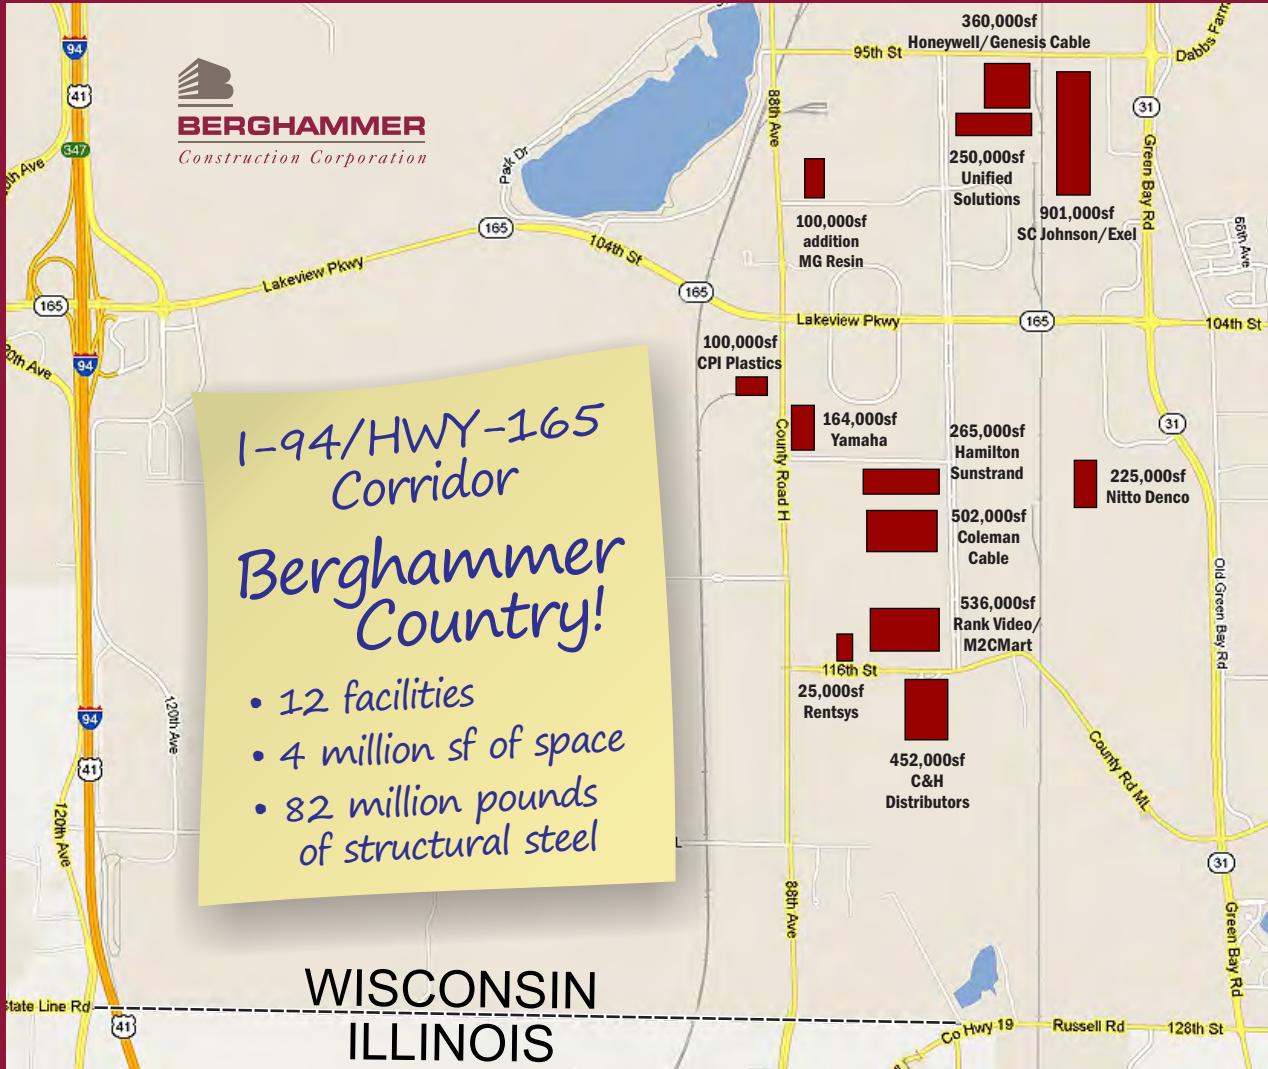

1-94/HWY-165  
Corridor  
Berghammer  
Country!

- 12 facilities
- 4 million sf of space
- 82 million pounds of structural steel

WISCONSIN  
ILLINOIS

We know the marketplace.

We understand the building product.

We can help your business grow.

Your Move.

**BERGHAMMER**  
Construction Corporation

**A building may be one of the largest expenditures your company will make. You need the right building contractor to lead the construction process, help you find the right solutions and keep the project on track.**

Located in Metro Milwaukee and with specific expertise in Kenosha County, Berghammer Construction is a design/build contractor serving clients growing or locating in Southeastern Wisconsin.

We're a company you can trust to be your partner, to be stewards of your investment, to provide the right mix of sophisticated processes and personal involvement.